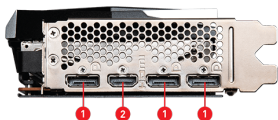

SPECIFICATIONS

Model Name	Radeon™ RX 6600 XT GAMING 8G
繪圖引擎	AMD Radeon™ RX 6600 XT
科技介面	PCI Express® 4.0 x8
動態 / 核心時脈(MHz)	Boost: Up to 2589 MHz Game: Up to 2359 MHz
Cores	2048 Units
記憶體速度	16 Gbps
Memory	8GB GDDR6
記憶體介面	128-bit
Output	DisplayPort x 3 (v1.4) HDMI™ x 1 (Supports 4K@120Hz/8K@60Hz and VRR as specified in HDMI™ 2.1)
HDCP 支援	Y
功耗(W)	160 W
供電接口	8-pin x 1
建議電源供應(W)	500 W or greater
顯示卡尺寸(mm)	277 x 130 x 51 mm
重量 (顯示卡 / 包裝盒)	886 g / 1473 g
DirectX 支援版本	12 API
OpenGL 支援版本	4.6
最大螢幕輸出數量	4
VR Ready	Y
Digital Maximum Resolution	7680 x 4320
Afterburner OC	Y
多重GPU串聯技術	Y

CONNECTIONS

1. DisplayPort
2. HDMI™

FEATURES

Mystic Light

Mystic Light gives you complete control of the RGB lighting for MSI devices and compatible RGB products.

Aluminum Backplate

Thermal pads beneath the sturdy metal backplate provide additional cooling.

TWIN FROZR 8

TWIN FROZR 8 offers the perfect balance between cool temperatures and quiet fans during endless gaming sessions.

TORX FAN 4.0

A masterpiece of teamwork, fan blades work in pairs to create unprecedented levels of focused air pressure.

Core Pipe

Precision-machined heat pipes ensure max contact and spread heat along the full length of the heatsink.

Airflow Control

Don't sweat it, Airflow Control guides the air to exactly where it needs to be for maximum cooling.