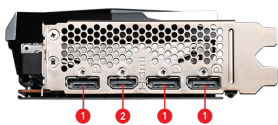

SPECIFICATIONS

Model Name	Radeon™ RX 6650 XT GAMING X 8G
繪圖引擎	AMD Radeon™ RX 6650 XT
科技介面	PCI Express® Gen 4 x8
動態 / 核心時脈(MHz)	Boost: Up to 2694 MHz Game: Up to 2523 MHz
Cores	2048 Units
記憶體速度	17.5 Gbps
Memory	8GB GDDR6
記憶體介面	128-bit
Output	DisplayPort x 3 (v1.4a) HDMI™ x 1 (Supports 4K@120Hz/8K@60Hz and VRR as specified in HDMI™ 2.1)
HDCP 支援	Y
功耗(W)	175 W
供電接口	8-pin x 1
建議電源供應(W)	500 W or greater
顯示卡尺寸(mm)	278 x 130 x 51 mm
重量 (顯示卡 / 包裝盒)	894 g / 1481 g
DirectX 支援版本	12 Ultimate
OpenGL 支援版本	4.6
最大螢幕輸出數量	4
VR Ready	Y
Digital Maximum Resolution	7680 x 4320

CONNECTIONS

1. DisplayPort
2. HDMI™

FEATURES

Mystic Light

Mystic Light gives you complete control of the RGB lighting for MSI devices and compatible RGB products.

Aluminum Backplate

Thermal pads beneath the sturdy metal backplate provide additional cooling.

TWIN FROZR 8

TWIN FROZR 8 offers the perfect balance between cool temperatures and quiet fans during endless gaming sessions.

TORX FAN 4.0

A masterpiece of teamwork, fan blades work in pairs to create unprecedented levels of focused air pressure.

Core Pipe

Precision-machined heat pipes ensure max contact and spread heat along the full length of the heatsink.

Airflow Control

Don't sweat it, Airflow Control guides the air to exactly where it needs to be for maximum cooling.