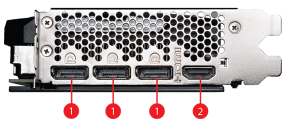

SPECIFICATIONS

Core Clocks	Extreme Performance: 2490 MHz (MSI Center) Boost: 2475 MHz
Model Name	GeForce RTX™ 4070 VENTUS 2X E1 12G
Graphics Processing Unit	NVIDIA® GeForce RTX™ 4070
Interface	PCI Express® Gen 4
HDCP Support	Y
Cores	5888 Units
Memory Clock Speed	20 Gbps
Memory	12GB GDDR6
Memory Bus	192-bit
Output	DisplayPort x 3 (v1.4a) HDMI™ x 1 (Supports 4K@120Hz HDR, 8K@60Hz HDR, and Variable Refresh Rate as specified in HDMI™ 2.1a)
Power consumption	200 W
Power connectors	8-pin x 1
Recommended PSU	650 W
Card Dimension(mm)	242 x 125 x 43 mm
Weight (Card / Package)	668 g / 943 g
DirectX Version Support	12 Ultimate
OpenGL Version Support	4.6
Maximum Displays	4
Digital Maximum Resolution	7680 x 4320
G-SYNC™ technology	Y

CONNECTIONS

1. DisplayPort
2. HDMI™

FEATURES

Dual Fan

Two fans and a huge heatsink ensure a cool and quiet experience for you.

TORX FAN 4.0

A masterpiece of teamwork, fan blades work in pairs to create unprecedented levels of focused air pressure.

Copper Baseplate

A solid nickel-plated copper baseplate transfers heat from the GPU to all heat pipes for better cooling.

Core Pipe

Precision-machined heat pipes ensure max contact to the GPU and spread heat along the full length of the heatsink.

Reinforcing Backplate

The reinforcing backplate features a flow-through design that provides additional ventilation.

Zero Frozr

The fans completely stop when temperatures are relatively low, eliminating all noise.