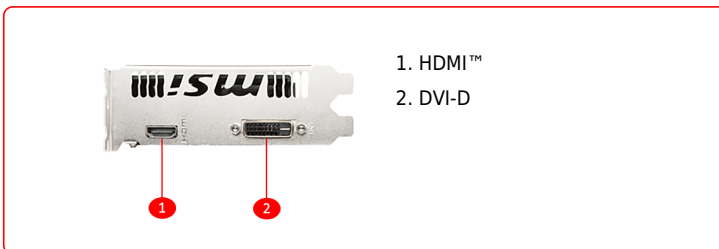

## SPECIFICATIONS

|                                 |   |
|---------------------------------|---|
| <b>Model Name</b>               | GeForce® GT 1030 AERO ITX 4GD4 OC                               |
| <b>Core Name</b>                | GP 108-310  |
| <b>Cores</b>                    | 384 Units   |
| <b>Memory</b>                   | 4GB DDR4  |
| <b>Graphics Processing Unit</b> | NVIDIA® GeForce® GT 1030  |
| <b>Interface</b>                | PCI Express 3.0 x16 (uses x4)                                   |
| <b>Memory Interface</b>         | 64-bit  |
| <b>Memory Clock Speed (MHz)</b> | 2100 MHz  |
| <b>Output</b>                   | HDMI™ (Supports 4K@60Hz as specified in HDMI™ 2.0b)<br>SL-DVI-D |
| <b>Maximum Displays</b>         | 2   |
| <b>HDCP Support</b>             | 2.2   |
| <b>DirectX Version Support</b>  | 12  |
| <b>Card Dimension(mm)</b>       | 147 x 102 x 38 mm   |
| <b>Card Weight (g)</b>          | 281 g / 507 g   |
| <b>Power consumption (W)</b>    | 20 W  |
| <b>Recommended PSU (W)</b>      | 300 W   |

## CONNECTIONS