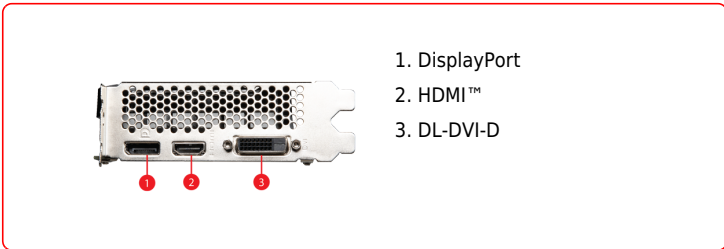

SPECIFICATIONS

Digital Maximum Resolution 7680 x 4320

CONNECTIONS

- 1. DisplayPort
- 2. HDMI™
- 3. DL-DVI-D

FEATURES

Dual Fan

Two fans and a huge heatsink ensure a cool and quiet experience for you.

Afterburner