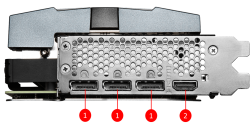

SPECIFICATIONS

Model Name	GeForce RTX™ 3070 SUPRIM 8G
Cores	5888 Units
Memory	8GB GDDR6
G-SYNC™ technology	Y
Graphics Processing Unit	NVIDIA® GeForce RTX™ 3070
Adaptive Vertical Sync	Y
Interface	PCI Express® Gen 4
Boost / Base Core Clock	Extreme Performance: 1845 MHz (Dragon Center) Boost: 1830 MHz (GAMING & SILENT Mode)
Memory Interface	256-bit
Memory Clock Speed (MHz)	14 Gbps
Output	DisplayPort x 3 (v1.4a) HDMI™ x 1 (Supports 4K@120Hz as specified in HDMI™ 2.1)
Virtual Reality Ready	Y
Maximum Displays	4
HDCP Support	Y
DirectX Version Support	12 API
Card Dimension(mm)	335 x 140 x 61 mm
Card Weight (g)	1735g / 3026g
Power consumption (W)	270W
Recommended PSU (W)	750W
Power Connectors	8-pin x 2

CONNECTIONS

1. DisplayPort
2. HDMI™

FEATURES

TORX FAN 4.0

A masterpiece of teamwork, fan blades work in pairs to create unprecedented levels of focused air pressure.

TRI FROZR 2S

Thermals are kept in check in masterful ways under that sculpted exterior, letting you focus on your games.

Airflow Control

Don't sweat it, Airflow Control guides the air to exactly where it needs to be for maximum cooling.

Core Pipe

Precision-machined heat pipes ensure max contact and spread heat along the full length of the heatsink.

Metal Backplate

Thermal pads under the sturdy metal backplate provide additional cooling while the flow-through ventilation reduces trapped heat.

Close Quarters Heatpipe & Heatsink

Memory modules have their own close quarters heatpipe and heatsink for dedicated cooling.