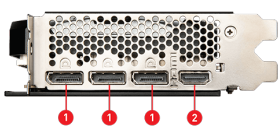

SPECIFICATIONS

Model Name	GeForce RTX™ 4060 Ti VENTUS 3X E 8G OC
Cores	4352 Units
Memory	8GB GDDR6
Graphics Processing Unit	NVIDIA® GeForce RTX™ 4060 Ti
G-SYNC™ technology	Y
Interface	PCI Express® Gen 4 x16 (uses x8)
Digital Maximum Resolution	7680 x 4320
Memory Interface	128-bit
Memory Clock Speed (MHz)	18 Gbps
Output	DisplayPort x 3 (v1.4a) HDMI™ x 1 (Supports 4K@120Hz HDR and 8K@60Hz HDR and Variable Refresh Rate (VRR) as specified in HDMI™ 2.1a)
Maximum Displays	4
HDCP Support	Y
DirectX Version Support	12 Ultimate
Card Dimension(mm)	308 x 120 x 43 mm
Card Weight (g)	728 g / 1080 g
Power consumption (W)	160 W
Recommended PSU (W)	550 W
Power Connectors	8-pin x 1

CONNECTIONS

1. DisplayPort
2. HDMI™

FEATURES

Triple Fan

Three fans and a huge heatsink ensure a cool and quiet experience for you.

TORX FAN 4.0

A masterpiece of teamwork, fan blades work in pairs to create unprecedented levels of focused air pressure.

Copper Baseplate

A solid nickel-plated copper baseplate transfers heat from the GPU to all heat pipes for better cooling.

Core Pipe

Precision-machined heat pipes ensure max contact to the GPU and spread heat along the full length of the heatsink.

Airflow Control

Don't sweat it, Airflow Control guides the air to exactly where it needs to be for maximum cooling.

Reinforcing Backplate

The reinforcing backplate features a flow-through design that provides additional ventilation.