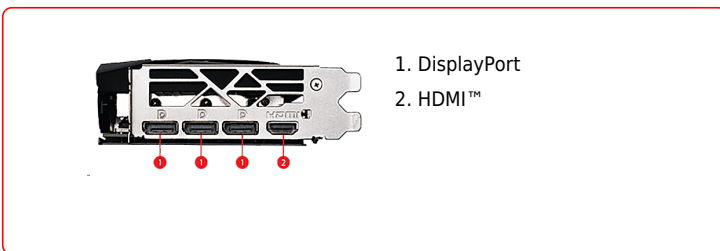

## SPECIFICATIONS

<b>Model Name</b>	GeForce RTX™ 4070 SUPER 12G GAMING SLIM WUKONG EDITION
<b>Cores</b>	7168 Units
<b>Memory</b>	12GB GDDR6X
<b>Graphics Processing Unit</b>	NVIDIA® GeForce RTX™ 4070 SUPER
<b>G-SYNC™ technology</b>	Y
<b>Interface</b>	PCI Express® Gen 4
<b>Digital Maximum Resolution</b>	7680 x 4320
<b>Memory Interface</b>	192-bit
<b>Memory Clock Speed (MHz)</b>	21 Gbps
<b>Output</b>	DisplayPort x 3 (v1.4a) HDMI™ x 1 (Supports 4K@120Hz HDR and 8K@60Hz HDR and Variable Refresh Rate (VRR) as specified in HDMI™ 2.1a)
<b>Maximum Displays</b>	4
<b>HDCP Support</b>	Y
<b>DirectX Version Support</b>	12 Ultimate
<b>Card Dimension(mm)</b>	307 x 125 x 46 mm
<b>Card Weight (g)</b>	962 g / 1738 g
<b>Power consumption (W)</b>	220 W
<b>Recommended PSU (W)</b>	650 W
<b>Power Connectors</b>	16-pin x 1

## CONNECTIONS