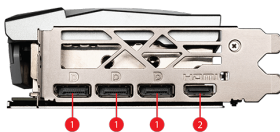

SPECIFICATIONS

Model Name	GeForce RTX™ 4070 Ti GAMING X SLIM WHITE 12G
Cores	7680 Units
Memory	12GB GDDR6X
Graphics Processing Unit	NVIDIA® GeForce RTX™ 4070 Ti
G-SYNC™ technology	Y
Interface	PCI Express® Gen 4
Digital Maximum Resolution	7680 x 4320
Memory Interface	192-bit
Memory Clock Speed (MHz)	21 Gbps
Output	DisplayPort x 3 (v1.4a) HDMI™ x 1 (Supports 4K@120Hz HDR and 8K@60Hz HDR and Variable Refresh Rate (VRR) as specified in HDMI™ 2.1a)
Maximum Displays	4
HDCP Support	Y
DirectX Version Support	12 Ultimate
Card Dimension(mm)	307 x 125 x 51 mm
Card Weight (g)	1091 g / 1850 g
Power consumption (W)	285 W
Recommended PSU (W)	700 W
Power Connectors	16-pin x 1

CONNECTIONS

1. DisplayPort
2. HDMI™

FEATURES

TRI FROZR 3

Stay cool and quiet. MSI's TRI FROZR 3 thermal design enhances heat dissipation all around the graphics card.

TORX FAN 5.0

Fan blades linked by ring arcs and a fan cowl work together to stabilize and maintain high-pressure airflow.

Copper Baseplate

A solid nickel-plated copper baseplate transfers heat from the GPU to all heat pipes for better cooling.

Core Pipe

Precision-machined heat pipes ensure max contact and spread heat along the full length of the heatsink.

Airflow Control

Sections of different heatsink fins disrupt unwanted airflow harmonics and reduce noise.

Metal Backplate

Thermal pads under the sturdy metal backplate provide additional cooling while the flow-through ventilation reduces trapped heat.