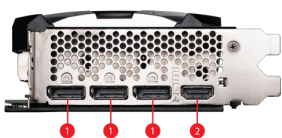

## SPECIFICATIONS

<b>Model Name</b>	GeForce RTX™ 4070 Ti VENTUS 3X E1 12G OC
<b>Cores</b>	7680 Units
<b>Memory</b>	12GB GDDR6X
<b>G-SYNC™ technology</b>	Y
<b>Graphics Processing Unit</b>	NVIDIA® GeForce RTX™ 4070 Ti
<b>Interface</b>	PCI Express® Gen 4
<b>Digital Maximum Resolution</b>	7680 x 4320
<b>Memory Interface</b>	192-bit
<b>Memory Clock Speed (MHz)</b>	21 Gbps
<b>Output</b>	DisplayPort x 3 (v1.4a) HDMI™ x 1 (Supports 4K@120Hz HDR, 8K@60Hz HDR, and Variable Refresh Rate as specified in HDMI™ 2.1a)
<b>Maximum Displays</b>	4
<b>HDCP Support</b>	Y
<b>DirectX Version Support</b>	12 Ultimate
<b>Card Dimension(mm)</b>	308 x 120 x 51 mm
<b>Card Weight (g)</b>	1177 g / 1771 g
<b>Power consumption (W)</b>	285 W
<b>Recommended PSU (W)</b>	700 W
<b>Power Connectors</b>	16-pin x 1

## CONNECTIONS

1. DisplayPort
2. HDMI™