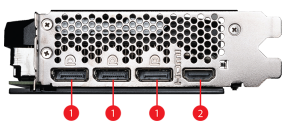

## SPECIFICATIONS

<b>Model Name</b>	GeForce RTX™ 4070 VENTUS 2X E 12G OC
<b>Cores</b>	5888 Units
<b>Memory</b>	12GB GDDR6X
<b>Graphics Processing Unit</b>	NVIDIA® GeForce RTX™ 4070
<b>G-SYNC™ technology</b>	Y
<b>Interface</b>	PCI Express® Gen 4
<b>Digital Maximum Resolution</b>	7680 x 4320
<b>Memory Interface</b>	192-bit
<b>Memory Clock Speed (MHz)</b>	21 Gbps
<b>Output</b>	DisplayPort x 3 (v1.4a) HDMI™ x 1 (Supports 4K@120Hz HDR, 8K@60Hz HDR, and Variable Refresh Rate as specified in HDMI™ 2.1a)
<b>Maximum Displays</b>	4
<b>HDCP Support</b>	Y
<b>DirectX Version Support</b>	12 Ultimate
<b>Card Dimension(mm)</b>	242 x 125 x 43 mm
<b>Card Weight (g)</b>	663 g / 959 g
<b>Power consumption (W)</b>	200 W
<b>Recommended PSU (W)</b>	650 W
<b>Power Connectors</b>	8-pin x 1

## CONNECTIONS

1. DisplayPort
2. HDMI™