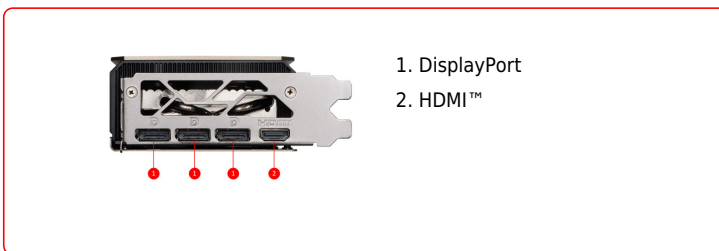

## SPECIFICATIONS

<b>Marketing Name</b>	GeForce RTX™ 5070 12G INSPIRE 3X OC
<b>Model Name</b>	G5070-12I3C
<b>Cores</b>	6144 Units
<b>Memory</b>	12GB GDDR7
<b>Graphics Processing Unit</b>	NVIDIA® GeForce RTX™ 5070
<b>G-SYNC™ technology</b>	Y
<b>Interface</b>	PCI Express® Gen 5
<b>Digital Maximum Resolution</b>	7680 x 4320
<b>Memory Interface</b>	192-bit
<b>Memory Clock Speed (MHz)</b>	28 Gbps
<b>Output</b>	DisplayPort x 3 (v2.1b) HDMI™ x 1 (As specified in HDMI™ 2.1b: up to 4K 480Hz or 8K 120Hz with DSC, Gaming VRR, HDR)
<b>Maximum Displays</b>	4
<b>HDCP Support</b>	Y
<b>DirectX Version Support</b>	12 Ultimate
<b>Card Dimension(mm)</b>	288 x 112 x 50 mm
<b>Card Weight (g)</b>	914 g / 1312 g
<b>Power consumption (W)</b>	250 W
<b>Recommended PSU (W)</b>	650 W
<b>Power Connectors</b>	16-pin x 1

## CONNECTIONS