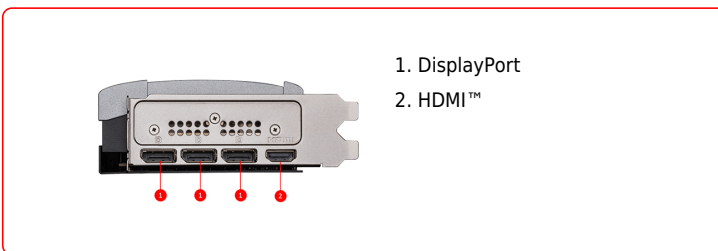

## SPECIFICATIONS

<b>Marketing Name</b>	GeForce RTX™ 5070 12G VENTUS 2X OC
<b>Model Name</b>	G5070-12V2C
<b>Cores</b>	6144 Units
<b>Memory</b>	12GB GDDR7
<b>Graphics Processing Unit</b>	NVIDIA® GeForce RTX™ 5070
<b>G-SYNC™ technology</b>	Y
<b>Interface</b>	PCI Express® Gen 5
<b>Digital Maximum Resolution</b>	7680 x 4320
<b>Memory Interface</b>	192-bit
<b>Memory Clock Speed (MHz)</b>	28 Gbps
<b>Output</b>	DisplayPort x 3 (v2.1b) HDMI™ x 1 (As specified in HDMI™ 2.1b: up to 4K 480Hz or 8K 120Hz with DSC, Gaming VRR, HDR)
<b>Maximum Displays</b>	4
<b>HDCP Support</b>	Y
<b>DirectX Version Support</b>	12 Ultimate
<b>Card Dimension(mm)</b>	236 x 126 x 50 mm
<b>Card Weight (g)</b>	774 g / 1149 g
<b>Power consumption (W)</b>	250 W
<b>Recommended PSU (W)</b>	650 W
<b>Power Connectors</b>	16-pin x1

## CONNECTIONS