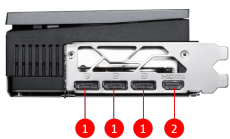

## SPECIFICATIONS

<b>Marketing Name</b>	GeForce RTX™ 5070 Ti 16G VANGUARD SOC LAUNCH EDITION
<b>Model Name</b>	G507T-16VGSL
<b>Cores</b>	8960 Units
<b>Memory</b>	16GB GDDR7
<b>Graphics Processing Unit</b>	NVIDIA® GeForce RTX™ 5070 Ti
<b>G-SYNC™ technology</b>	Y
<b>Interface</b>	PCI Express® Gen 5
<b>Digital Maximum Resolution</b>	7680 x 4320
<b>Memory Interface</b>	256-bit
<b>Memory Clock Speed (MHz)</b>	28 Gbps
<b>Output</b>	DisplayPort x 3 (v2.1b) HDMI™ x 1 (As specified in HDMI™ 2.1b: up to 4K 480Hz or 8K 120Hz with DSC, Gaming VRR, HDR)
<b>Maximum Displays</b>	4
<b>HDCP Support</b>	Y
<b>DirectX Version Support</b>	12 Ultimate
<b>Card Dimension(mm)</b>	357 x 151 x 66 mm
<b>Card Weight (g)</b>	1945 g / 3991 g
<b>Power consumption (W)</b>	300W
<b>Recommended PSU (W)</b>	750W
<b>Power Connectors</b>	16-pin x 1

## CONNECTIONS

1. DisplayPort
2. HDMI™