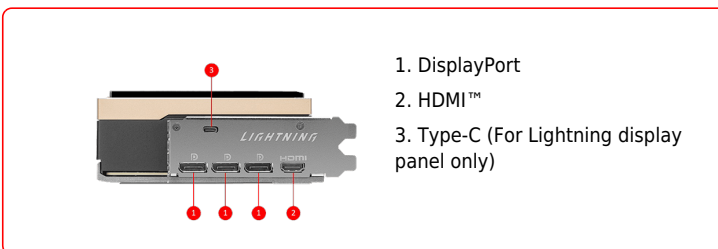

SPECIFICATIONS

Marketing Name	GeForce RTX™ 5090 32G LIGHTNING Z
Model Name	G5090-32LZ
Cores	21760 Units
Memory	32GB GDDR7
Graphics Processing Unit	NVIDIA® GeForce RTX™ 5090
G-SYNC™ technology	Y
Interface	PCI Express® Gen 5x 16
Digital Maximum Resolution	7680 x 4320
Memory Interface	512bit
Memory Clock Speed (MHz)	28 Gbps
Output	USB Type-C x 1 (Dedicated for Lightning display panel only), DisplayPort x 3 (2.1b), HDMI™ x 1 (As specified in HDMI™ 2.1b: up to 4K 480Hz or 8K 120Hz with DSC, Gaming VRR, HDR)
Maximum Displays	4
HDCP Support	Y
DirectX Version Support	12 Ultimate
Card Dimension(mm)	Card: 260 x 151 x 61 mm Radiator: 394 x 120 x 56 mm
Card Weight (g)	TBD g / TBD g
Power consumption (W)	OC:800 W Extreme:1000W
Recommended PSU (W)	1600W
Power Connectors	16-pin x 2 (1-to-3 dongle not supported.)

CONNECTIONS

FEATURES

CUSTOM PCB FOR EXTREME OVERCLOCKING

Engineered for extreme 3oz copper layer and premium components to deliver exceptional stability, and sustained peak performance.

FORGED IN CARBON FIBER — REINFORCED. LIGHT. BEAUTIFUL.

Rigid carbon fiber and Lightning Pattern detailing deliver technical elegance.

FULL-COVER COLDPLATE FOR MAXIMUM COOLING

Precision-engineered waterways cover the GPU, VRAM, and MOSFETs, ensuring uncompromised thermal performance.

HYBRID-FIN RADIATOR FOR OPTIMIZED AIRFLOW

A uniquely engineered fin structure alternates between dense and sparse sections, creating distinct hot and cold zones that enhance heat exchange.

NEXT-GENERATION ADVANCED PUMP