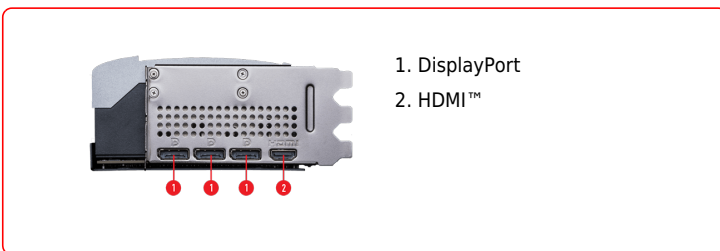

## SPECIFICATIONS

<b>Marketing Name</b>	GeForce RTX™ 5090 32G VENTUS 3X OC
<b>Model Name</b>	G5090-32V3C
<b>Cores</b>	21760 Units
<b>Memory</b>	32GB GDDR7
<b>Graphics Processing Unit</b>	NVIDIA® GeForce RTX™ 5090
<b>G-SYNC™ technology</b>	Y
<b>Interface</b>	PCI Express® Gen 5
<b>Digital Maximum Resolution</b>	7680 x 4320
<b>Memory Interface</b>	512-bit
<b>Memory Clock Speed (MHz)</b>	28 Gbps
<b>Output</b>	DisplayPort x 3 (v2.1b) HDMI™ x 1 (As specified in HDMI™ 2.1b: up to 4K 480Hz or 8K 120Hz with DSC, Gaming VRR, HDR)
<b>Maximum Displays</b>	4
<b>HDCP Support</b>	Y
<b>DirectX Version Support</b>	12 Ultimate
<b>Card Dimension(mm)</b>	325 x 139 x 67 mm
<b>Card Weight (g)</b>	1875 g / 2489 g
<b>Power consumption (W)</b>	575 W
<b>Recommended PSU (W)</b>	1000 W
<b>Power Connectors</b>	16-pin x 1

## CONNECTIONS