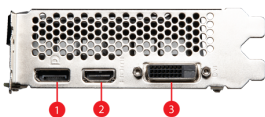

SPECIFICATIONS

Memory	4GB GDDR6
Output	DisplayPort x 1 (v1.4a) HDMI™ x 1 (Supports 4K@60Hz as specified in HDMI™ 2.0b) DL-DVI-D x 1
Graphics Processing Unit	NVIDIA® GeForce® GTX 1650
Interface	PCI Express x16 3.0
Core Clock Speed (MHz)	Boost: 1620 MHz
Memory Interface	128-bit
Memory Clock Speed (MHz)	12 Gbps
OpenGL Version Support	4.6
Maximum Displays	3
HDCP Support	Y
DirectX Version Support	12 API
Card Dimension(mm)	179 x 112 x 42 mm
Card Weight (g)	480 g / 688 g
Power consumption (W)	90 W
Digital Maximum Resolution	7680 x 4320
Recommended PSU (W)	300 W
Power Connectors	6-pin x 1

FEATURES

Dual Fan

Two fans and a huge heatsink ensure a cool and quiet experience for you.

Afterburner

Take full control with the most recognized and widely used graphics card overlocking software in the world.

APP Player

MSI APP Player provides a seamless PC experience for mobile gaming.

CONNECTIONS

1. DisplayPort
2. HDMI™
3. DL-DVI-D