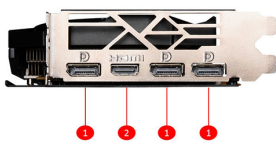

## SPECIFICATIONS

<b>Memory</b>	8GB GDDR6
<b>Output</b>	DisplayPort x 3 (v1.4a) HDMI™ x 1 (Supports 4K@120Hz HDR and 8K@60Hz HDR and Variable Refresh Rate (VRR) as specified in HDMI™ 2.1a)
<b>Graphics Processing Unit</b>	NVIDIA® GeForce RTX™ 4060
<b>Interface</b>	PCI Express® Gen 4 x 8
<b>Core Clock Speed (MHz)</b>	Extreme Performance: 2610MHz (MSI Center) Boost: 2595 MHz
<b>Memory Interface</b>	128-bit
<b>Memory Clock Speed (MHz)</b>	17 Gbps
<b>OpenGL Version Support</b>	4.6
<b>Maximum Displays</b>	4
<b>HDCP Support</b>	Y
<b>DirectX Version Support</b>	12 Ultimate
<b>Card Dimension(mm)</b>	247 x 130 x 41 mm
<b>Card Weight (g)</b>	587 g / 1000 g
<b>Power consumption (W)</b>	115 W
<b>Recommended PSU (W)</b>	550 W
<b>Digital Maximum Resolution</b>	7680 x 4320
<b>Power Connectors</b>	8-pin x 1

## CONNECTIONS

1. DisplayPort
2. HDMI™

### Core Pipe

Precision-machined heat pipes ensure max contact to the GPU and spread heat along the full length of the heatsink.