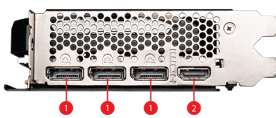

## SPECIFICATIONS

<b>Memory</b>	16GB GDDR6
<b>Output</b>	DisplayPort x 3 (v1.4a) HDMI™ x 1 (Supports 4K@120Hz HDR and 8K@60Hz HDR and Variable Refresh Rate (VRR) as specified in HDMI™ 2.1a)
<b>Graphics Processing Unit</b>	NVIDIA® GeForce RTX™ 4060 Ti
<b>Interface</b>	PCI Express® Gen 4 x16 (uses x8)
<b>Core Clock Speed (MHz)</b>	Extreme Performance: 2625 MHz (MSI Center) Boost: 2610 MHz
<b>Memory Interface</b>	128-bit
<b>Memory Clock Speed (MHz)</b>	18 Gbps
<b>OpenGL Version Support</b>	4.6
<b>Maximum Displays</b>	4
<b>HDCP Support</b>	Y
<b>DirectX Version Support</b>	12 Ultimate
<b>Card Dimension(mm)</b>	308 x 120 x 42 mm
<b>Card Weight (g)</b>	757 g / 1109 g
<b>Power consumption (W)</b>	165 W
<b>Digital Maximum Resolution</b>	7680 x 4320
<b>Recommended PSU (W)</b>	550 W
<b>Power Connectors</b>	8-pin x 1

## CONNECTIONS

1. DisplayPort
2. HDMI™

## FEATURES

- Triple Fan**  
 Three fans and a huge heatsink ensure a cool and quiet experience for you.
- TORX FAN 4.0**  
 A masterpiece of teamwork, fan blades work in pairs to create unprecedented levels of focused air pressure.
- Copper Baseplate**  
 A solid nickel-plated copper baseplate transfers heat from the GPU to all heat pipes for better cooling.
- Core Pipe**  
 Precision-machined heat pipes ensure max contact to the GPU and spread heat along the full length of the heatsink.
- Airflow Control**  
 Don't sweat it, Airflow Control guides the air to exactly where it needs to be for maximum cooling.
- Aluminum Backplate**  
 Thermal pads beneath the sturdy metal backplate provide additional cooling.
- MSI Center**  
 The exclusive MSI Center software lets you monitor, tweak and optimize MSI products in real-time.
- Afterburner**  
 Take full control with the most recognized and widely used graphics card overlocking software in the world.