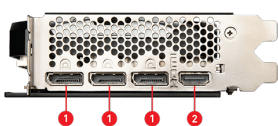

## SPECIFICATIONS

<b>Memory</b>	8GB GDDR6
<b>Output</b>	DisplayPort x 3 (v1.4a) HDMI™ x 1 (Supports 4K@120Hz HDR and 8K@60Hz HDR and Variable Refresh Rate (VRR) as specified in HDMI™ 2.1a)
<b>Graphics Processing Unit</b>	NVIDIA® GeForce RTX™ 4060 Ti
<b>Interface</b>	PCI Express® Gen 4 x16 (uses x8)
<b>Core Clock Speed (MHz)</b>	Extreme Performance: 2580 MHz (MSI Center) Boost: 2565 MHz
<b>Memory Interface</b>	128-bit
<b>Memory Clock Speed (MHz)</b>	18 Gbps
<b>OpenGL Version Support</b>	4.6
<b>Maximum Displays</b>	4
<b>HDCP Support</b>	Y
<b>DirectX Version Support</b>	12 Ultimate
<b>Card Dimension(mm)</b>	308 x 120 x 43 mm
<b>Card Weight (g)</b>	713 g / 1065 g
<b>Power consumption (W)</b>	160 W
<b>Digital Maximum Resolution</b>	7680 x 4320
<b>Recommended PSU (W)</b>	550 W
<b>Power Connectors</b>	8-pin x 1
<b>Mic-in/Headphone-out</b>	1/1

## CONNECTIONS

1. DisplayPort
2. HDMI™

### Core Pipe

Precision-machined heat pipes ensure max contact to the GPU and spread heat along the full length of the heatsink.