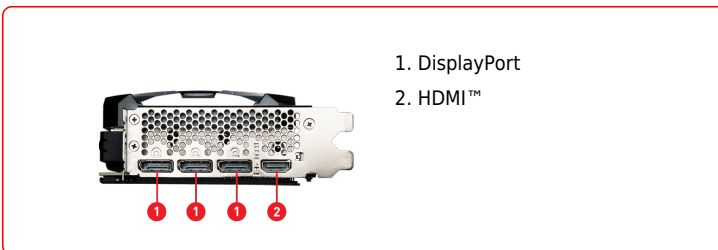

CONNECTIONS

1. DisplayPort
2. HDMI™