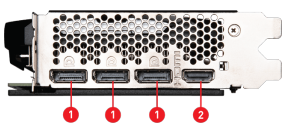

SPECIFICATIONS

Memory	12GB GDDR6X
Output	DisplayPort x 3 (v1.4a) HDMI™ x 1 (Supports 4K@120Hz HDR, 8K@60Hz HDR, and Variable Refresh Rate as specified in HDMI™ 2.1a)
Graphics Processing Unit	NVIDIA® GeForce RTX™ 4070
Interface	PCI Express® Gen 4
Core Clock Speed (MHz)	Extreme Performance: 2520 MHz (MSI Center) Boost: 2505 MHz
Memory Interface	192-bit
Memory Clock Speed (MHz)	21 Gbps
OpenGL Version Support	4.6
Maximum Displays	4
HDCP Support	Y
DirectX Version Support	12 Ultimate
Card Dimension(mm)	242 x 125 x 43 mm
Card Weight (g)	651 g / 947 g
Power consumption (W)	200 W
Recommended PSU (W)	650 W
Digital Maximum Resolution	7680 x 4320
Power Connectors	8-pin x 1
Mic-in/Headphone-out	1/1

CONNECTIONS

1. DisplayPort
2. HDMI™

FEATURES

- Dual Fan**
Two fans and a huge heatsink ensure a cool and quiet experience for you.
- TORX FAN 4.0**
A masterpiece of teamwork, fan blades work in pairs to create unprecedented levels of focused air pressure.
- Copper Baseplate**
A solid nickel-plated copper baseplate transfers heat from the GPU to all heat pipes for better cooling.
- Core Pipe**
Precision-machined heat pipes ensure max contact to the GPU and spread heat along the full length of the heatsink.
- Reinforcing Backplate**
The reinforcing backplate features a flow-through design that provides additional ventilation.
- Zero Frozr**
Zero Frozr is the calm before the storm, keeping fans still and maintaining silence until cooling is needed.
- MSI Center**
The exclusive MSI Center software lets you monitor, tweak and optimize MSI products in real-time.
- Afterburner**
Take full control with the most recognized and widely used graphics card overclocking software in the world.