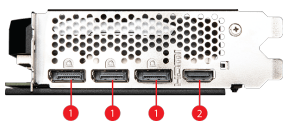

SPECIFICATIONS

Memory	12GB GDDR6X
Output	DisplayPort x 3 (v1.4a) HDMI™ x 1 (Supports 4K@120Hz HDR, 8K@60Hz HDR, and Variable Refresh Rate as specified in HDMI™ 2.1a)
Graphics Processing Unit	NVIDIA® GeForce RTX™ 4070
Interface	PCI Express® Gen 4
Core Clock Speed (MHz)	Extreme Performance: 2520 MHz (MSI Center) Boost: 2505 MHz
Memory Interface	192-bit
Memory Clock Speed (MHz)	21 Gbps
OpenGL Version Support	4.6
Maximum Displays	4
HDCP Support	Y
DirectX Version Support	12 Ultimate
Card Dimension(mm)	308 x 120 x 43 mm
Card Weight (g)	811g/1152g
Power consumption (W)	200W
Digital Maximum Resolution	7680 x 4320
Recommended PSU (W)	650 W
Power Connectors	8pin x 1
Mic-in/Headphone-out	1/1

CONNECTIONS

1. DisplayPort
2. HDMI™

FEATURES

Triple Fan

Three fans and a huge heatsink ensure a cool and quiet experience for you.

TORX FAN 4.0

A masterpiece of teamwork, fan blades work in pairs to create unprecedented levels of focused air pressure.

Airflow Control

Don't sweat it, Airflow Control guides the air to exactly where it needs to be for maximum cooling.

Copper Baseplate

A solid nickel-plated copper baseplate transfers heat from the GPU to all heat pipes for better cooling.

Core Pipe

Precision-machined heat pipes ensure max contact to the GPU and spread heat along the full length of the heatsink.

Zero Frozr

The fans completely stop when temperatures are relatively low, eliminating all noise.