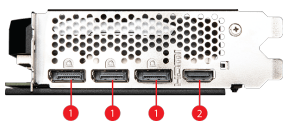

## SPECIFICATIONS

<b>Memory</b>	12GB GDDR6X
<b>Output</b>	DisplayPort x 3 (v1.4a) HDMI™ x 1 (Supports 4K@120Hz HDR, 8K@60Hz HDR, and Variable Refresh Rate as specified in HDMI™ 2.1a)
<b>Graphics Processing Unit</b>	NVIDIA® GeForce RTX™ 4070
<b>Interface</b>	PCI Express® Gen 4
<b>Core Clock Speed (MHz)</b>	Extreme Performance: 2490 MHz (MSI Center) Boost: 2475 MHz
<b>Memory Interface</b>	192-bit
<b>Memory Clock Speed (MHz)</b>	21 Gbps
<b>OpenGL Version Support</b>	4.6
<b>Maximum Displays</b>	4
<b>HDCP Support</b>	Y
<b>DirectX Version Support</b>	12 Ultimate
<b>Card Dimension(mm)</b>	308 x 120 x 43 mm
<b>Card Weight (g)</b>	811g/1152g
<b>Power consumption (W)</b>	200W
<b>Digital Maximum Resolution</b>	7680 x 4320
<b>Recommended PSU (W)</b>	650 W
<b>Power Connectors</b>	8pin x 1
<b>Mic-in/Headphone-out</b>	1/1

## CONNECTIONS

1. DisplayPort
2. HDMI™