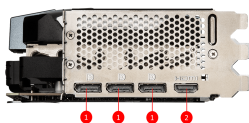

SPECIFICATIONS

Memory	16GB GDDR6X
Output	DisplayPort x 3 (v1.4a) HDMI™ x 1 (Supports 4K@120Hz HDR, 8K@60Hz HDR, and Variable Refresh Rate as specified in HDMI™ 2.1a)
Graphics Processing Unit	NVIDIA® GeForce RTX™ 4080 16GB
Interface	PCI Express® Gen 4
Core Clock Speed (MHz)	Extreme Performance: 2550 MHz (MSI Center) Boost: 2535 MHz
Memory Interface	256-bit
Memory Clock Speed (MHz)	22.4 Gbps
OpenGL Version Support	4.6
Maximum Displays	4
HDCP Support	Y
DirectX Version Support	12 Ultimate
Card Dimension(mm)	322 x 136 x 63mm
Card Weight (g)	1595g / 2200g
Power consumption (W)	320W
Digital Maximum Resolution	7680 x 4320
Recommended PSU (W)	750W
Power Connectors	16pin x 1

CONNECTIONS

1. DisplayPort
2. HDMI™

FEATURES

- Triple Fan**
 Three fans and a huge heatsink ensure a cool and quiet experience for you.
- TORX FAN 4.0**
 A masterpiece of teamwork, fan blades work in pairs to create unprecedented levels of focused air pressure.
- Core Pipe**
 Precision-machined heat pipes ensure max contact to the GPU and spread heat along the full length of the heatsink.
- Airflow Control**
 Don't sweat it, Airflow Control guides the air to exactly where it needs to be for maximum cooling.
- Metal Backplate**
 Thermal pads under the sturdy metal backplate provide additional cooling while the flow-through ventilation reduces trapped heat.
- Copper Baseplate**
 A solid nickel-plated copper baseplate transfers heat from the GPU to all heat pipes for better cooling.
- MSI Center**
 The exclusive MSI Center software lets you monitor, tweak and optimize MSI products in real-time.