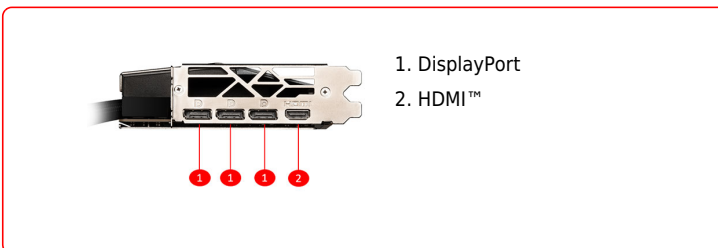

SPECIFICATIONS

Memory	24GB GDDR6X
Output	DisplayPort x 3 (v1.4a) HDMI™ x 1 (Supports 4K@120Hz HDR, 8K@60Hz HDR, and Variable Refresh Rate as specified in HDMI™ 2.1a)
Graphics Processing Unit	NVIDIA® GeForce RTX™ 4090
Interface	PCI Express® Gen 4
Core Clock Speed (MHz)	Extreme Performance: 2640 MHz (MSI Center) Boost: 2625 MHz (GAMING & SILENT Mode)
Memory Interface	384-bit
Memory Clock Speed (MHz)	21 Gbps
OpenGL Version Support	4.6
Maximum Displays	4
HDCP Support	Y
DirectX Version Support	12 Ultimate
Card Dimension(mm)	Card: 280 x 140 x 43 mm radiator + fan: 274 x 121 x 55 mm Tube length: L470 ± 10 x D11.2 mm
Card Weight (g)	2353 g / 3837 g
Power consumption (W)	Silent mode: 450W Gaming mode: 480W
Recommended PSU (W)	1000W (Min. 850W)
Digital Maximum Resolution	7680x4320
Power Connectors	16-pin x 1

CONNECTIONS

FEATURES

- Zero Frozr**
 Zero Frozr is the calm before the storm, keeping fans still and maintaining silence until cooling is needed.
- Superior Cooling**
 The GPU is kept cool by closed loop liquid cooler while the memory and VRM's are cooled by a radial fan.
- TORX FAN 5.0**
 Fan blades linked by ring arcs and a fan cowl work together to stabilize and maintain high-pressure airflow.
- Micro-Fin Copper Base**
 A copper base with fine micro-fins immersed in the liquid stream effectively transfers heat away from the VRAM and GPU.
- Aluminum Heat Radiator**
 Easy to install 240mm black aluminum radiator to reduce fan demand and dissipate heat efficiently.
- Quick And Easy Installation**
 Upgrade to the power of liquid-cooled graphics in one minute or less.
- Dual BIOS**
 Dual BIOS lets you set the priority to full performance in GAMING mode or low noise in SILENT mode.
- MSI Center**
 The exclusive MSI Center software lets you monitor, tweak and optimize MSI products in real-time.