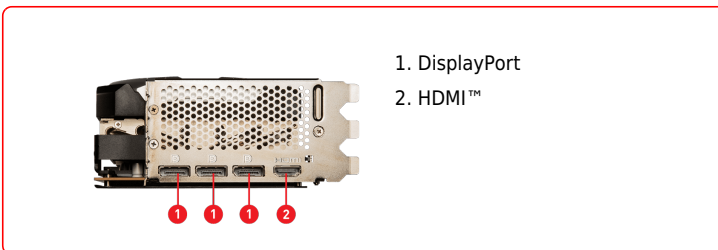

CONNECTIONS

FEATURES

Triple Fan

Three fans and a huge heatsink ensure a cool and quiet experience for you.

TORX FAN 4.0

A masterpiece of teamwork, fan blades work in pairs to create unprecedented levels of focused air pressure.

Copper Baseplate

A solid nickel-plated copper baseplate transfers heat from the GPU to all heat pipes for better cooling.

Core Pipe

Precision-machined heat pipes ensure max contact to the GPU and spread heat along the full length of the heatsink.

Airflow Control

Don't sweat it, Airflow Control guides the air to exactly where it needs to be for maximum cooling.

Aluminum Backplate

Thermal pads beneath the sturdy metal backplate provide additional cooling.

MSI Center

The exclusive MSI Center software lets you monitor, tweak and optimize MSI products in real-time.