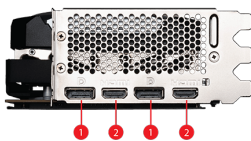

## SPECIFICATIONS

<b>Memory</b>	24GB GDDR6X
<b>Output</b>	DisplayPort x 2 (v1.4a) HDMI™ x 2 (Supports 4K@120Hz HDR, 8K@60Hz HDR, and Variable Refresh Rate as specified in HDMI™ 2.1a)
<b>Graphics Processing Unit</b>	NVIDIA® GeForce RTX™ 4090
<b>Interface</b>	PCI Express® Gen 4
<b>Core Clock Speed (MHz)</b>	Extreme Performance: 2565 MHz (MSI Center) Boost: 2550 MHz
<b>Memory Interface</b>	384-bit
<b>Memory Clock Speed (MHz)</b>	21 Gbps
<b>OpenGL Version Support</b>	4.6
<b>NVLink Support</b>	N/A
<b>Maximum Displays</b>	4
<b>HDCP Support</b>	Y
<b>DirectX Version Support</b>	12 Ultimate
<b>Card Dimension(mm)</b>	322 x 136 x 62 mm
<b>Card Weight (g)</b>	1675 g / 2308 g
<b>Power consumption (W)</b>	450 W
<b>Recommended PSU (W)</b>	850 W
<b>Digital Maximum Resolution</b>	7680 x 4320
<b>Power Connectors</b>	16-pin x 1

## CONNECTIONS

1. DisplayPort
2. HDMI™