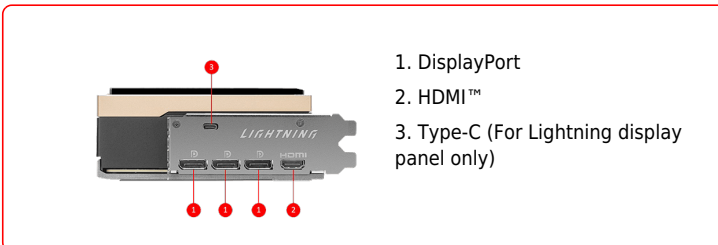

SPECIFICATIONS

Marketing Name	GeForce RTX™ 5090 32G LIGHTNING Z
Memory	32GB GDDR7
Output	USB Type-C x 1 (Dedicated for Lightning display panel only), DisplayPort x 3 (2.1b), HDMI™ x 1 (As specified in HDMI™ 2.1b: up to 4K 480Hz or 8K 120Hz with DSC, Gaming VRR, HDR)
Graphics Processing Unit	NVIDIA® GeForce RTX™ 5090
Interface	PCI Express® Gen 5x 16
Core Clock Speed (MHz)	Extreme Performance: 2775 MHz (MSI Center) Boost: 2730 MHz
Memory Interface	512bit
Memory Clock Speed (MHz)	28 Gbps
OpenGL Version Support	4.6
Maximum Displays	4
HDCP Support	Y
DirectX Version Support	12 Ultimate
Card Dimension(mm)	Card: 260 x 151 x 61 mm Radiator: 394 x 120 x 56 mm
Card Weight (g)	TBD g / TBD g
Power consumption (W)	OC:800 W EXtreme:1000W
Recommended PSU (W)	1600W
Digital Maximum Resolution	7680 x 4320
Power Connectors	16-pin x 2 (1-to-3 dongle not supported.)
Mic-in/Headphone-out	1/1

CONNECTIONS

FEATURES

CUSTOM PCB FOR EXTREME OVERCLOCKING

Engineered for extreme 3oz copper layer and premium components to deliver exceptional stability, and sustained peak performance.

FORGED IN CARBON FIBER — REINFORCED. LIGHT. BEAUTIFUL.

Rigid carbon fiber and Lightning Pattern detailing deliver technical elegance.

FULL-COVER COLDPLATE FOR MAXIMUM COOLING

Precision-engineered waterways cover the GPU, VRAM, and MOSFETs, ensuring uncompromised thermal performance.

HYBRID-FIN RADIATOR FOR OPTIMIZED AIRFLOW

A uniquely engineered fin structure alternates between dense and sparse sections, creating distinct hot and cold zones that enhance heat exchange.

NEXT-GENERATION ADVANCED PUMP