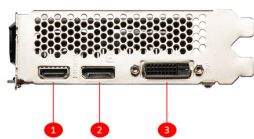

SPECIFICATIONS

Cores	512 Units
Memory	4GB GDDR6
Graphics Engine	NVIDIA® GeForce® GTX 1630
Bus Standard	PCI Express x16 3.0
Interfaccia Memoria	64-bit
Velocità Core Clock (MHz)	Boost: 1785 MHz
Velocità Memory Clock (MHz)	12 Gbps
Schermi massimi	3
Consumi Energetici (W)	75 W
Output	DisplayPort x 1(v1.4a) HDMI™ x 1(Supports 4K@60Hz as specified in HDMI™ 2.0b) DL-DVI-D x 1
Supporto HDCP	Y
Alimentatore raccomandato (W)	300 W
Digital Maximum Resolution	7680x4320
Display Output (Max Resolution)	2560x1600
Versione DirectX Supportata	12 API
Versione OpenGL Supportata	4.6
Dimensioni scheda (mm)	170 x 112 x 39 mm
Peso	388 g / 598 g

CONNECTIONS

1. HDMI™
2. DisplayPort
3. DVI-D

FEATURES

MSI Afterburner

The ultimate overclocking software with advanced control options and real-time hardware monitor.

PERFECT IN ANY CASE

Thanks to a small form factor, MSI AERO ITX cards will fit into virtually any case.

NVIDIA® G-SYNC®

Gives you more of what you want in a gaming experience. Incredibly smooth, tear-free gameplay at refresh rates up to 240 Hz.

SMALL FORM FACTOR

MSI AERO ITX cards offer the power of a full size graphics card in an incredibly small package.