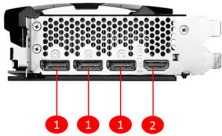

SPECIFICATIONS

Cores	8448 Units
Memory	16GB GDDR6X
Card Dimension (mm)	242 x 125 x 51 mm
Velocità Core Clock (MHz)	Extreme Performance: 2655 MHz (MSI Center) Boost: 2640 MHz
Velocità Memory Clock (MHz)	21 Gbps
Schermi massimi	4
Output	DisplayPort x 3 (v1.4a) HDMI™ x 1 (Supports 4K@120Hz HDR, 8K@60Hz HDR, and Variable Refresh Rate as specified in HDMI™ 2.1a)
Consumi Energetici (W)	285 W
Alimentatore raccomandato (W)	700 W
Digital Maximum Resolution	7680 x 4320
Connettori di alimentazione	16-pin x 1
Versione DirectX Supportata	12 Ultimate
Versione OpenGL Supportata	4.6
Peso	882 g / 1214 g

CONNECTIONS

1. DisplayPort
2. HDMI™

FEATURES

Dual Fan

Two fans and a huge heatsink ensure a cool and quiet experience for you.

TORX FAN 4.0

A masterpiece of teamwork, fan blades work in pairs to create unprecedented levels of focused air pressure.

Copper Baseplate

A solid nickel-plated copper baseplate transfers heat from the GPU to all heat pipes for better cooling.

Core Pipe

Precision-machined heat pipes ensure max contact and spread heat along the full length of the heatsink.