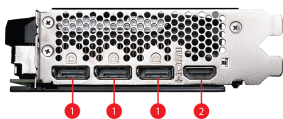

FEATURES

EZ PCIe Clip II

Allows for easy removal of the graphics card by pressing the tail-like lock with one finger, even in the cramped case spaces.

EZ PCIe Release

A simple press of a button to effortlessly lock or unlock the PCIe slot, simplifying the installation and removal of the graphics card.

EZ M.2 Shield Frozr II

The new tool-less design makes installing or removing your M.2 SSD and Shield Frozr much easier

Dual LAN

Dual premium network solution for both Intranet and Internet, offering a smooth gaming experience for effective network connection

CONNECTIONS

1. DisplayPort
2. HDMI™