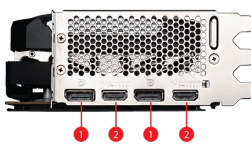

SPECIFICATIONS

Cores	16384 Units
Memory	24GB GDDR6X
Graphics Engine	NVIDIA® GeForce RTX™ 4090
Bus Standard	PCI Express® Gen 4
Interfaccia Memoria	384-bit
NVLink Support	N/A
Velocità Core Clock (MHz)	Extreme Performance: 2565 MHz (MSI Center) Boost: 2550 MHz
Velocità Memory Clock (MHz)	21 Gbps
Schermi massimi	4
Output	DisplayPort x 2 (v1.4a) HDMI™ x 2 (Supports 4K@120Hz HDR, 8K@60Hz HDR, and Variable Refresh Rate as specified in HDMI™ 2.1a)
Supporto HDCP	Y
Consumi Energetici (W)	450 W
Alimentatore raccomandato (W)	850 W
Digital Maximum Resolution	7680 x 4320
Connettori di alimentazione	16-pin x 1
Versione DirectX Supportata	12 Ultimate
Versione OpenGL Supportata	4.6
Dimensioni scheda (mm)	322 x 136 x 62 mm
Peso	1675 g / 2308 g

FEATURES

EZ PCIe Clip II

Allows for easy removal of the graphics card by pressing the tail-like lock with one finger, even in the cramped case spaces.

CONNECTIONS

1. DisplayPort
2. HDMI™