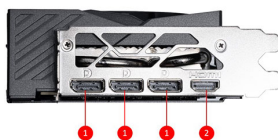

SPECIFICATIONS

Marketing Name	GeForce RTX™ 5060 Ti 16G GAMING OC
Cores	4608 Units
Memory	16GB GDDR7
Card Dimension (mm)	247 x 135 x 51 mm
Velocità Core Clock (MHz)	Extreme Performance: 2662 MHz (MSI Center) Boost: 2647 MHz
Velocità Memory Clock (MHz)	28 Gbps
Schermi massimi	4
Output	DisplayPort x 3 (v2.1b) HDMI™ x 1 (As specified in HDMI™ 2.1b: up to 4K 480Hz or 8K 120Hz with DSC, Gaming VRR, HDR)
Consumi Energetici (W)	180 W
Alimentatore raccomandato (W)	TBD W
Digital Maximum Resolution	7680 x 4320
Connettori di alimentazione	16-pin x 1 (ATX 3.1 PSU recommended)
Versione DirectX Supportata	12 Ultimate
Versione OpenGL Supportata	4.6
Peso	781 g / 1181 g

FEATURES

EZ PCIe Clip II

Allows for easy removal of the graphics card by pressing the tail-like lock with one finger, even in the cramped case spaces.

CONNECTIONS

1. DisplayPort
2. HDMI™