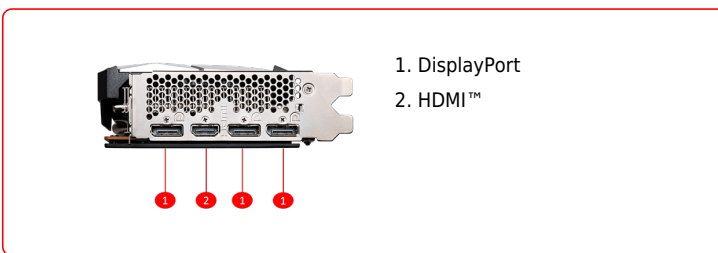

CONNECTIONS

FEATURES

Afterburner

Take full control with the most recognized and widely used graphics card overlocking software in the world.

Custom PCB

The custom PCB has been engineered with hardened circuits and optimized trace routing for performance and reliability.

Dual Fan

Two fans and a huge heatsink ensure a cool and quiet experience for you.

TORX FAN 3.0

The award-winning MSI TORX Fan 3.0 design creates high static pressure and pushes the limits of thermal performance.

Zero Frozr

Zero Frozr is the calm before the storm, keeping fans still and maintaining silence until cooling is needed.

Thermal Padding

An abundance of thermal pads use any chance for additional heat transfer directly from the components.

MSI Center

The exclusive MSI Center software lets you monitor, tweak and optimize MSI products in real-time.

Backplate

A clean-looking backplate reinforces the length of the card.