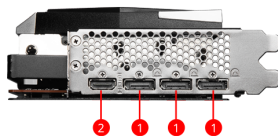

SPECIFICATIONS

Memory	16GB GDDR6
Graphics Engine	Radeon™ RX 6950 XT
Bus Standard	PCI Express® Gen 4
Interfaccia Memoria	256-bit
Velocità Core Clock (MHz)	Boost: Up to 2324 MHz Game: Up to 2116 MHz
Velocità Memory Clock (MHz)	18 Gbps
Schermi massimi	4
Output	DisplayPort x 3 (v.1.4a) HDMI™ x 1 (Supports 4K@120Hz/8K@60Hz and VRR as specified in HDMI™ 2.1)
Supporto HDCP	Y
Consumi Energetici (W)	340 W
Alimentatore raccomandato (W)	850 W or greater
Virtual Reality Ready	Y
Digital Maximum Resolution	7680x4320
Connettori di alimentazione	8-pin x 3
Versione DirectX Supportata	12 Ultimate
Versione OpenGL Supportata	4.6
Dimensioni scheda (mm)	325 x 140 x 55mm
Peso	1605 g / 2434 g

CONNECTIONS

1. DisplayPort
2. HDMI™

FEATURES

Mystic Light

Mystic Light gives you complete control of the RGB lighting for MSI devices and compatible RGB products.

TRI FROZR 2

TRI FROZR 2 offers the perfect balance between cool temperatures and quiet fans during endless gaming sessions.

TORX FAN 4.0

A masterpiece of teamwork, fan blades work in pairs to create unprecedented levels of focused air pressure.

Core Pipe

Precision-machined heat pipes ensure max contact and spread heat along the full length of the heatsink.

Airflow Control

Don't sweat it, Airflow Control guides the air to exactly where it needs to be for maximum cooling.

Aluminum Backplate

Thermal pads beneath the sturdy metal backplate provide additional cooling.