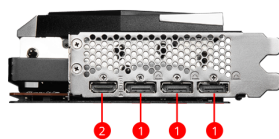

SPECIFICATIONS

Memory	16GB GDDR6
Graphics Engine	Radeon™ RX 6950 XT
Bus Standard	PCI Express® Gen 4
Interfaccia Memoria	256-bit
Velocità Core Clock (MHz)	Boost: Up to 2454 MHz Game: Up to 2244 MHz
Velocità Memory Clock (MHz)	18 Gbps
Schermi massimi	4
Output	DisplayPort x 3 (v.1.4a) HDMI™ x 1 (Supports 4K@120Hz/8K@60Hz and VRR as specified in HDMI™ 2.1)
Supporto HDCP	Y
Consumi Energetici (W)	340 W
Alimentatore raccomandato (W)	850 W or greater
Virtual Reality Ready	Y
Digital Maximum Resolution	7680x4320
Connettori di alimentazione	8-pin x 3
Versione DirectX Supportata	12 Ultimate
Versione OpenGL Supportata	4.6
Dimensioni scheda (mm)	325 x 140 x 55mm
Peso	1605 g / 2434 g

CONNECTIONS

1. DisplayPort
2. HDMI™

FEATURES

Mystic Light

Mystic Light gives you complete control of the RGB lighting for MSI devices and compatible RGB products.

TRI FROZR 2

TRI FROZR 2 offers the perfect balance between cool temperatures and quiet fans during endless gaming sessions.

TORX FAN 4.0

A masterpiece of teamwork, fan blades work in pairs to create unprecedented levels of focused air pressure.

Core Pipe

Precision-machined heat pipes ensure max contact and spread heat along the full length of the heatsink.

Airflow Control

Don't sweat it, Airflow Control guides the air to exactly where it needs to be for maximum cooling.

Aluminum Backplate

Thermal pads beneath the sturdy metal backplate provide additional cooling.