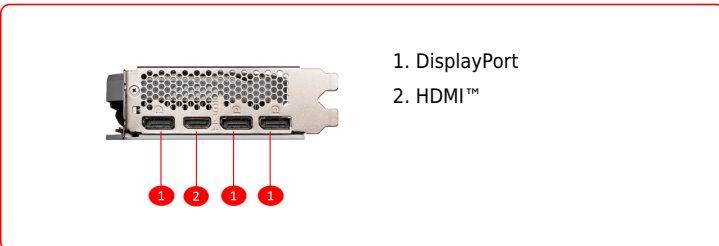

SPECIFICATIONS

製品型番	GeForce RTX™ 4060 VENTUS 2X WHITE 8G OC
搭載GPU	NVIDIA® GeForce RTX™ 4060
コア数	3072 Units
コアクロック [MHz]	Extreme Performance: 2505 MHz (MSI Center) Boost: 2490 MHz
メモリアイプ*2	8GB GDDR6
メモリスピード	17 Gbps
メモリバス幅 [bit]	128-bit
HDCPサポート	Y
消費電力 (W)	115 W or 120 W
補助電源コネクタ*3	8-pin x 1
推奨電源ユニット容量 (W)	550 W
重さ (g)	546 g / 783 g
サイズ	199 x 120 x 41 mm
DirectX対応バージョン	12 Ultimate
OpenGL対応バージョン	4.6
最大同時出力画面数	4
映像出力端子	DisplayPort x 3 (v1.4a) HDMI™ x 1 (Supports 4K@120Hz HDR and 8K@60Hz HDR and Variable Refresh Rate (VRR) as specified in HDMI™ 2.1a)
G-SYNC™ technology	Y
最大画面解像度 (デジタル)	7680 x 4320

CONNECTIONS

FEATURES

- Dual Fan**
Two fans and a huge heatsink ensure a cool and quiet experience for you.
- TORX FAN 4.0**
A masterpiece of teamwork, fan blades work in pairs to create unprecedented levels of focused air pressure.
- Zero Frozr**
The fans completely stop when temperatures are relatively low, eliminating all noise.
- Reinforcing Backplate**
The reinforcing backplate features a flow-through design that provides additional ventilation.
- MSI Center**
The exclusive MSI Center software lets you monitor, tweak and optimize MSI products in real-time.
- Afterburner**
Take full control with the most recognized and widely used graphics card overlocking software in the world.