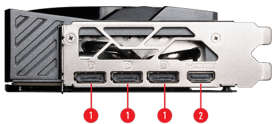

SPECIFICATIONS

Marketing Name	GeForce RTX™ 5080 16G GAMING TRIO OC
Model Name	G5080-16GTC
Graphics Processing Unit	NVIDIA® GeForce RTX™ 5080
Interface	PCI Express® Gen 5
Core Clocks	Extreme Performance: 2715 MHz (MSI Center) Boost: 2700 MHz (GAMING & SILENT Mode)
CUDA® CORES	10752 Units
Memory Speed	30 Gbps
Memory	16GB GDDR7
Memory Bus	256-bit
Output	DisplayPort x 3 (v2.1b) HDMI™ x 1 (As specified in HDMI™ 2.1b: up to 4K 480Hz or 8K 120Hz with DSC, Gaming VRR, HDR)
HDCP Support	Y
Power consumption	360 W
Power connectors	16-pin x 1 (ATX 3.1 PSU recommended)
Recommended PSU	850 W
Card Dimension (mm)	338 x 140 x 50 mm
Weight (Card / Package)	1362 g / 1885 g
DirectX Version Support	12 Ultimate
OpenGL Version Support	4.6
Maximum Displays	4
G-SYNC® technology	Y
Digital Maximum Resolution	7680 x 4320

CONNECTIONS

1. DisplayPort
2. HDMI™

FEATURES

TRI FROZR 4

Upgraded fans, airflow control, and thermal design deliver superior cooling and quieter operation.

STORMFORCE FAN

Seven fan blades, claw texturing, and a circular arc are designed for optimal airflow with minimal noise.

Nickel-plated Copper Baseplate

Heat from the GPU and memory is swiftly captured by a nickel-plated copper baseplate and transferred.

Core Pipes

Core Pipes feature a square design to maximize contact with the GPU baseplate for optimal thermal management.

Metal Backplate

A reinforcing metal backplate with airflow vents and thermal pads enhances cooling.

Dual BIOS

Dual BIOS lets you set the priority to full performance in GAMING mode or low noise in SILENT mode.