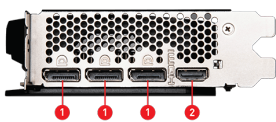

SPECIFICATIONS

Model Name	GeForce RTX™ 4060 Ti 8G VENTUS 2X BLACK E1 OC
Graphics Processing Unit	NVIDIA® GeForce RTX™ 4060 Ti
Interface	PCI Express® Gen 4 x16 (uses x8)
Cores	4352 Units
Core Clocks	Extreme Performance: 2580 MHz (MSI Center) Boost: 2565 MHz
Memory Speed	18 Gbps
Memory	8GB GDDR6
Memory Bus	128-bit
Recommended PSU	550 W
Card Dimension (mm)	199 x 120 x 42 mm
Weight (Card / Package)	566 g / 771 g
Maximum Displays	4
G-SYNC® technology	Y
Power consumption (W)	165 W
Digital Maximum Resolution	7680 x 4320
HDCP Support	Y
Output	DisplayPort x 3 (v1.4a) HDMI™ x 1 (Supports 4K@120Hz HDR and 8K@60Hz HDR and Variable Refresh Rate (VRR) as specified in HDMI™ 2.1a)
Power Connectors	8-pin x 1
OpenGL Version Support	4.6

CONNECTIONS

1. DisplayPort
2. HDMI™

FEATURES

Afterburner

Take full control with the most recognized and widely used graphics card overlocking software in the world.

Dual Fan

Two fans and a huge heatsink ensure a cool and quiet experience for you.