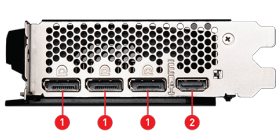

CONNECTIONS

1. DisplayPort
2. HDMI™