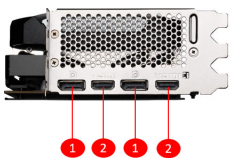

SPECIFICATIONS

| | |
|-----------------------------------|---|
| Model Name | GeForce RTX™ 4080 SUPER 16G VENTUS 3X OC |
| Graphics Processing Unit | NVIDIA® GeForce RTX™ 4080 SUPER |
| Interface | PCI Express® Gen 4 |
| Cores | 10240 Units |
| Core Clocks | Extreme Performance: 2595 MHz (MSI Center) Boost: 2580 MHz |
| Memory Speed | 23 Gbps |
| Memory | 16GB GDDR6X |
| Memory Bus | 256-bit |
| Recommended PSU | 750 W |
| Card Dimension (mm) | 322 x 136 x 62 mm |
| Weight (Card / Package) | 1543 g / 2147 g |
| Maximum Displays | 4 |
| G-SYNC® technology | Y |
| Power consumption (W) | 320 W |
| Digital Maximum Resolution | 7680 x 4320 |
| HDCP Support | Y |
| Output | DisplayPort x 2 (v1.4a) HDMI™ x 2 (Supports 4K@120Hz HDR, 8K@60Hz HDR, and Variable Refresh Rate as specified in HDMI™ 2.1a) |
| Power Connectors | 16-pin x1 |
| OpenGL Version Support | 4.6 |

CONNECTIONS

1. DisplayPort
2. HDMI™

FEATURES

- Triple Fan**
 Three fans and a huge heatsink ensure a cool and quiet experience for you.
- TORX FAN 4.0**
 A masterpiece of teamwork, fan blades work in pairs to create unprecedented levels of focused air pressure.
- Copper Baseplate**
 A solid nickel-plated copper baseplate transfers heat from the GPU to all heat pipes for better cooling.
- Core Pipe**
 Precision-machined heat pipes ensure max contact to the GPU and spread heat along the full length of the heatsink.
- Airflow Control**
 Don't sweat it, Airflow Control guides the air to exactly where it needs to be for maximum cooling.
- Metal Backplate**
 A sturdy backplate helps to strengthen the graphics card while a flow-through design reduces trapped heat.
- MSI Center**
 The exclusive MSI Center software lets you monitor, tweak and optimize MSI products in real-time.
- Afterburner**
 Take full control with the most recognized and widely used graphics card overlocking software in the world.