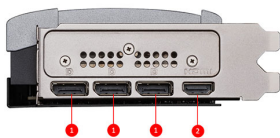

## SPECIFICATIONS

<b>Marketing Name</b>	GeForce RTX™ 5070 12G VENTUS 2X OC WHITE
<b>Model Name</b>	G5070-12V2CW
<b>Graphics Processing Unit</b>	NVIDIA® GeForce RTX™ 5070
<b>Interface</b>	PCI Express® Gen 5
<b>Cores</b>	6144 Units
<b>Core Clocks</b>	Extreme Performance: 2557 MHz (MSI Center) Boost: 2542 MHz
<b>Memory Speed</b>	28 Gbps
<b>Memory</b>	12GB GDDR7
<b>Memory Bus</b>	192-bit
<b>Recommended PSU</b>	650 W
<b>Card Dimension (mm)</b>	236 x 126 x 50 mm
<b>Weight (Card / Package)</b>	774 g / 1149 g
<b>Maximum Displays</b>	4
<b>G-SYNC® technology</b>	Y
<b>Power consumption (W)</b>	250 W
<b>Digital Maximum Resolution</b>	7680 x 4320
<b>Output</b>	DisplayPort x 3 (v2.1b) HDMI™ x 1 (As specified in HDMI™ 2.1b: up to 4K 480Hz or 8K 120Hz with DSC, Gaming VRR, HDR)
<b>HDCP Support</b>	Y
<b>Power Connectors</b>	16-pin x1
<b>OpenGL Version Support</b>	4.6

## CONNECTIONS

1. DisplayPort
2. HDMI™