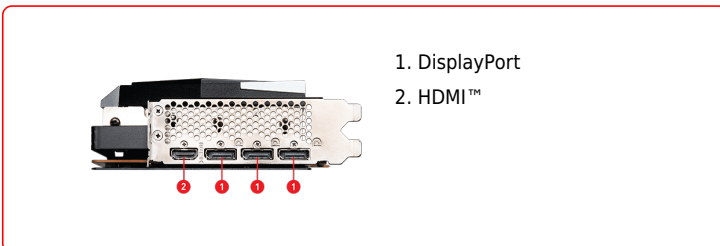

CONNECTIONS

FEATURES

TRI FROZR 2

TRI FROZR 2 offers the perfect balance between cool temperatures and quiet fans during endless gaming sessions.

TORX FAN 4.0

A masterpiece of teamwork, fan blades work in pairs to create unprecedented levels of focused air pressure.

Core Pipe

Precision-machined heat pipes ensure max contact to the GPU and spread heat along the full length of the heatsink.

Airflow Control

Don't sweat it, Airflow Control guides the air to exactly where it needs to be for maximum cooling.

Zero Frozr

The fans completely stop when temperatures are relatively low, eliminating all noise.

Metal Backplate

Thermal pads under the sturdy metal backplate provide additional cooling while the flow-through ventilation reduces trapped heat.

MSI Center

The exclusive MSI Center software lets you monitor, tweak and optimize MSI products in real-time.

Mystic Light

Mystic Light gives you complete control of the RGB lighting for MSI devices and compatible RGB products.