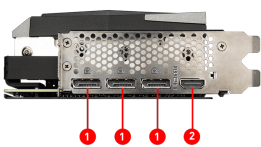

SPECIFICATIONS

Memory	12GB GDDR6
Motor de gráficos	NVIDIA® GeForce RTX™ 3060
Norma Bus	PCI Express® Gen 4
Interfaz de Memoria	192-bit
Velocidad clock núcleo (MHz)	Boost:1867 MHz
Velocidad clock memoria (MHz)	15 Gbps
Máximo de pantallas	4
Tecnología G-SYNC™	Y
Adaptive Vertical Sync	Y
Consumo (W)	170W
Soporte HDCP	Y
Salida	DisplayPort x 3 (v1.4a) / HDMI™ x 1 (Supports 4K@120Hz as specified in HDMI™ 2.1)
Virtual Reality Ready	Y
Resolución máxima digital	7680x4320
Alimentación recomendada (W)	550W
Conectores de alimentación	8-pin x 2
Soporte DirectX Versión	12 API
Soporte OpenGL Versión	4.6
Dimensiones (mm)	324 x 140 x 57mm

CONNECTIONS

1. DisplayPort
2. HDMI™

FEATURES

TRI FROZR 2

TRI FROZR 2 offers the perfect balance between cool temperatures and quiet fans during endless gaming sessions.

TORX FAN 4.0

A masterpiece of teamwork, fan blades work in pairs to create unprecedented levels of focused air pressure.

Airflow Control

Don't sweat it, Airflow Control guides the air to exactly where it needs to be for maximum cooling.

Core Pipe

Precision-machined heat pipes ensure max contact to the GPU and spread heat along the full length of the heatsink.