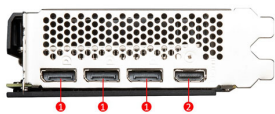

SPECIFICATIONS

Memory	8GB GDDR6
Motor de gráficos	NVIDIA® GeForce RTX™ 3060 Ti
Norma Bus	PCI Express® Gen 4
Interfaz de Memoria	256-bit
Velocidad clock núcleo (MHz)	Boost:1665 MHz
Velocidad clock memoria (MHz)	14 Gbps
Máximo de pantallas	4
Tecnología G-SYNC™	Y
Adaptive Vertical Sync	Y
Soporte HDCP	Y
Salida	DisplayPort x 3 (v1.4a) HDMI™ x 1 (Supports 4K@120Hz as specified in HDMI™ 2.1)
Consumo (W)	200 W
Alimentación recomendada (W)	600 W
Virtual Reality Ready	Y
Resolución máxima digital	7680 x 4320
Conectores de alimentación	8-pin x 1
Soporte DirectX Versión	12 API
Soporte OpenGL Versión	4.6
Dimensiones (mm)	230 x 115 x 43 mm

CONNECTIONS

1. DisplayPort
2. HDMI™

FEATURES

Dual Fan

Two fans and a huge heatsink ensure a cool and quiet experience for you.

APP Player

MSI APP Player provides a seamless PC experience for mobile gaming.

Reinforcing Backplate

The reinforcing backplate features a flow-through design that provides additional ventilation.

Afterburner

Take full control with the most recognized and widely used graphics card overlocking software in the world.