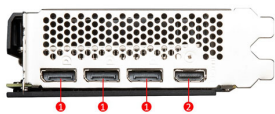

SPECIFICATIONS

Memory	8GB GDDR6
Motor de gráficos	NVIDIA® GeForce RTX™ 3060 Ti
Norma Bus	PCI Express® Gen 4
Interfaz de Memoria	256-bit
Velocidad clock núcleo (MHz)	Boost:1695 MHz
Velocidad clock memoria (MHz)	14 Gbps
Máximo de pantallas	4
Tecnología G-SYNC™	Y
Adaptive Vertical Sync	Y
Consumo (W)	200 W
Salida	DisplayPort x 3 (v1.4a) HDMI™ x 1 (Supports 4K@120Hz as specified in HDMI™ 2.1)
Soporte HDCP	Y
Alimentación recomendada (W)	600 W
Virtual Reality Ready	Y
Resolución máxima digital	7680 x 4320
Conectores de alimentación	8-pin x 1
Soporte DirectX Versión	12 API
Soporte OpenGL Versión	4.6
Dimensiones (mm)	230 x 115 x 43 mm

CONNECTIONS

1. DisplayPort
2. HDMI™

FEATURES

Dual Fan

Two fans and a huge heatsink ensure a cool and quiet experience for you.

APP Player

MSI APP Player provides a seamless PC experience for mobile gaming.

Reinforcing Backplate

The reinforcing backplate features a flow-through design that provides additional ventilation.

Afterburner

Take full control with the most recognized and widely used graphics card overlocking software in the world.