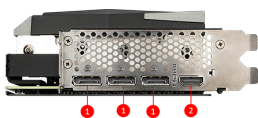

SPECIFICATIONS

Memory	8GB GDDR6
Motor de gráficos	NVIDIA® GeForce RTX™ 3070
Norma Bus	PCI Express® Gen 4
Interfaz de Memoria	256-bit
Formato	Y
Velocidad clock núcleo (MHz)	Boost: 1770 MHz
Velocidad clock memoria (MHz)	14 Gbps
Máximo de pantallas	4
Tecnología G-SYNC™	Y
Adaptive Vertical Sync	Y
Consumo (W)	240W
Soporte HDCP	Y
Salida	DisplayPort x 3 (v1.4a) HDMI™ x 1 (Supports 4K@120Hz as specified in HDMI™ 2.1)
Virtual Reality Ready	Y
Alimentación recomendada (W)	650W
Resolución máxima digital	7680x4320
Conectores de alimentación	8-pin x2
Soporte DirectX Versión	12 API
Soporte OpenGL Versión	4.6
Dimensiones (mm)	323 x 140 x 56mm

CONNECTIONS

1. DisplayPort
2. HDMI™

FEATURES

TRI FROZR 2

TRI FROZR 2 offers the perfect balance between cool temperatures and quiet fans during endless gaming sessions.

TORX FAN 4.0

A masterpiece of teamwork, fan blades work in pairs to create unprecedented levels of focused air pressure.

Airflow Control

Don't sweat it, Airflow Control guides the air to exactly where it needs to be for maximum cooling.

Core Pipe

Precision-machined heat pipes ensure max contact to the GPU and spread heat along the full length of the heatsink.

Metal Backplate

Thermal pads under the sturdy metal backplate provide additional cooling while the flow-through ventilation reduces trapped heat.

Zero Frozr

The fans completely stop when temperatures are relatively low, eliminating all noise.