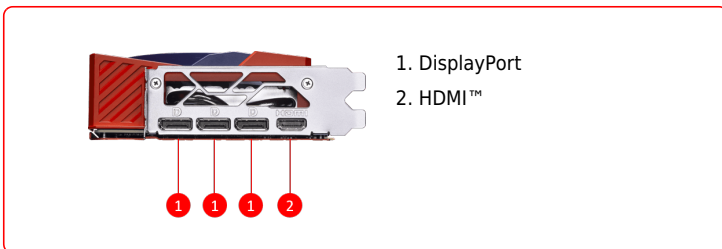

CONNECTIONS

1. DisplayPort
2. HDMI™

FEATURES

TRI FROZR 4

Upgraded fans, airflow control, and thermal design deliver superior cooling and quieter operation.

STORMFORCE FAN

Seven fan blades, claw texturing, and a circular arc are designed for optimal airflow with minimal noise.

Nickel-plated Copper Baseplate

Heat from the GPU and memory is swiftly captured by a nickel-plated copper baseplate and transferred.

Core Pipes

Core Pipes feature a square design to maximize contact with the GPU baseplate for optimal thermal management.

Etched Metal Backplate

A sturdy etched metal backplate strengthens the graphics card while the airflow vent design reduces excess heat.

Wave Curved 4.0

Precision-engineered wave edges with a high-low fin design enhance airflow and reduce turbulence.