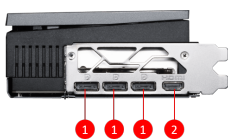

SPECIFICATIONS

Marketing Name	GeForce RTX™ 5070 Ti 16G VANGUARD SOC LAUNCH EDITION
Memory	16GB GDDR7
Motor de gráficos	NVIDIA® GeForce RTX™ 5070 Ti
Norma Bus	PCI Express® Gen 5
Interfaz de Memoria	256-bit
Velocidad clock núcleo (MHz)	Extreme Performance: 2602 MHz (MSI Center) Boost: 2588 MHz (GAMING & SILENT Mode)
Velocidad clock memoria (MHz)	28 Gbps
Máximo de pantallas	4
Tecnología G-SYNC™	Y
Salida	DisplayPort x 3 (v2.1b) HDMI™ x 1 (As specified in HDMI™ 2.1b: up to 4K 480Hz or 8K 120Hz with DSC, Gaming VRR, HDR)
Soporte HDCP	Y
Consumo (W)	300W
Alimentación recomendada (W)	750W
Resolución máxima digital	7680 x 4320
Conectores de alimentación	16-pin x 1
Soporte DirectX Versión	12 Ultimate
Soporte OpenGL Versión	4.6
Dimensiones (mm)	357 x 151 x 66 mm

CONNECTIONS

1. DisplayPort
2. HDMI™

FEATURES

HYPER FROZR THERMAL DESIGN

An apex evolution of advanced thermal design that delivers unparalleled cooling and quiet operation.

STORMFORCE FAN

Seven fan blades, claw texturing, and a circular arc are designed for optimal airflow with minimal noise.

Advanced Vapor Chamber

Built-in Vapor Chamber swiftly transfers heat from the GPU and VRAM to the core pipe for optimal dissipation.

Core Pipes

Core Pipes feature a square design to maximize contact with the GPU baseplate for optimal thermal management.

Wave Curved 4.0

Precision-engineered wave edges with a high-low fin design enhance airflow and reduce turbulence.

Metal Backplate

A reinforcing metal backplate with airflow vents and thermal pads enhances cooling.